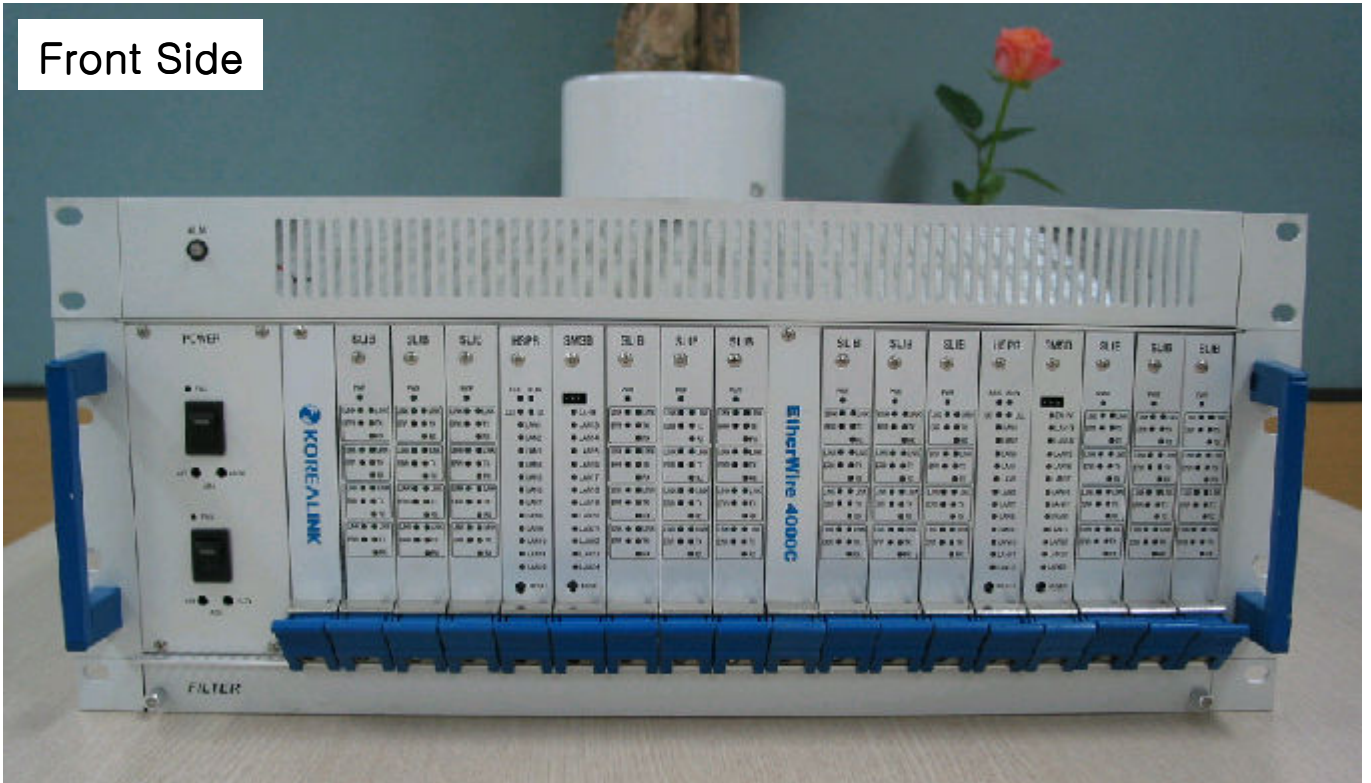

EtherWire-4000

1. Photo

2. Spec.

	EtherWire4000C	EtherWire4000R(CPE)
Supply	Voice and Data	Voice and Data
Management	Telnet, VLAN	
S/W	SDSL Center Process, 32bit RTOS	SDSL Remote Process
LED	LAN, WAN, POWER	LAN:LINK,TX,RX,ERR
	LAN, WAN, Power	WAN:WNK,TX,RX
Speed	Select of S/W	16 Step of DIP Switch
Distance	0.5mm Cable 7Km(144Kbps), 2.3Mbps (3.2Km)	
Power	110/220VAC-1A, Power switch 2EA	AC Free Voltage-DC7V-800mA Adaptor, Power switch 1EA
LAN	Fast Ethernet, RJ-45 Connector	Ethernet Support, RJ-45 Connector
WAN	SDSL 4ports ~ 48ports, RJ-11 Connector	SDSL 1port, RJ-11 Connector
Size (mm)	432.7(W) x 315(D) x 132.5(H)	125(W) x 31.2(D) x 108(H)
Weight	9.59Kg	0.58Kg

4. Speed according to Distance

NO.	Speed	Cable			Remark
	Speed Table	0.4mm	0.5mm	0.65mm	
1	2,320 Kbps	2.6 Km	3.3 Km	3.5 Km	
2	2,064 Kbps	2.7 Km	3.9 Km		
3	1,808 Kbps	3.0 Km	4.3 Km	4.5 Km	
4	1,680 Kbps	3.1 Km	4.3 Km		
5	1,552 Kbps	3.2 Km	4.6 Km		
6	1,424 Kbps	3.3 Km	4.9 Km	5.5 Km	
7	1,296 Kbps	3.4 Km	4.9 Km		
8	1,168 Kbps	3.4 Km	5.0 Km		
9	1,040 Kbps	3.7 Km	5.0 Km	6.0 Km	
10	912 Kbps	3.8 Km	5.0 Km		
11	784 Kbps	3.9 Km	5.6 Km		
12	656 Kbps	4.1 Km	5.6 Km	7.0 Km	
13	528 Kbps	4.2 Km	5.6 Km		
14	400 Kbps	4.3 Km	6.2 Km	8.0 Km	
15	272 Kbps	4.8 Km	6.6km		
16	144 Kbps	5.4 Km	7.0km	9.0 Km	

4. Photo

EW-4000C(DSLAM, Max 48Ports)

Front Side

EW-4000R(CPE)

Inner Box