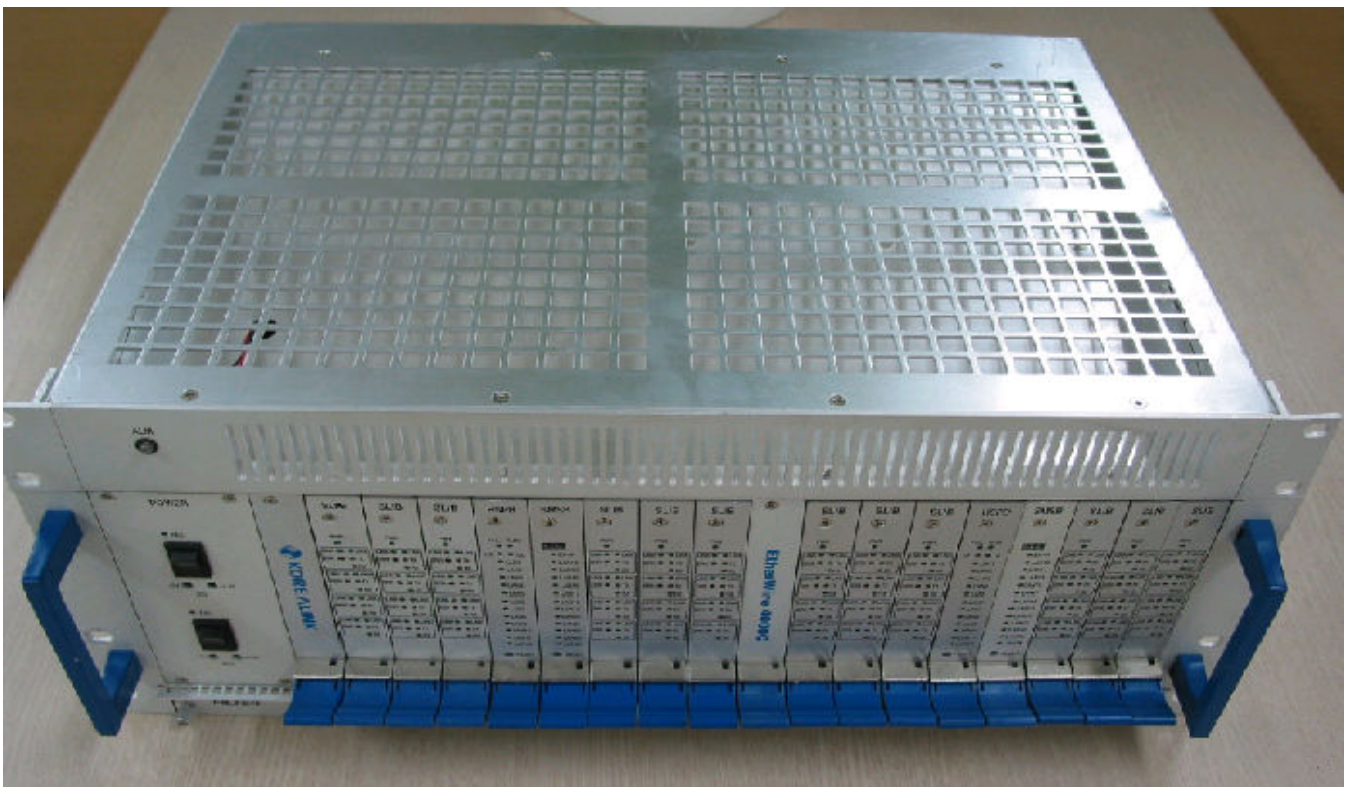

EtherWire-4000

1. Photo

2. Spec.

	EtherWire4000C	EtherWire4000R(CPE)
Supply	Voice and Data	Voice and Data
Management	Telnet, VLAN	
S/W	SDSL Center Process, 32bit RTOS	SDSL Remote Process
LED	LAN, WAN, POWER	LAN:LINK,TX,RX,ERR
	LAN, WAN, Power	WAN:WNK,TX,RX
Speed	Select of S/W	16 Step of DIP Switch
Distance	0.5mm Cable 7Km(144Kbps), 2.3Mbps (3.2Km)	
Power	110/220VAC-1A, Power switch 2EA	AC Free Voltage-DC7V-800mA Adaptor, Power switch 1EA
LAN	Fast Ethernet, RJ-45 Connector	Ethernet Support, RJ-45 Connector
WAN	SDSL 4ports ~ 48ports, RJ-11 Connector	SDSL 1port, RJ-11 Connector
Size (mm)	432.7(W) x 315(D) x 132.5(H)	125(W) x 31.2(D) x 108(H)
Weight	9.59Kg	0.58Kg

4. Photo

EW-4000C(DSLAM, Max 48Ports)

Front Side

EW-4000R(CPE)

Inner Box