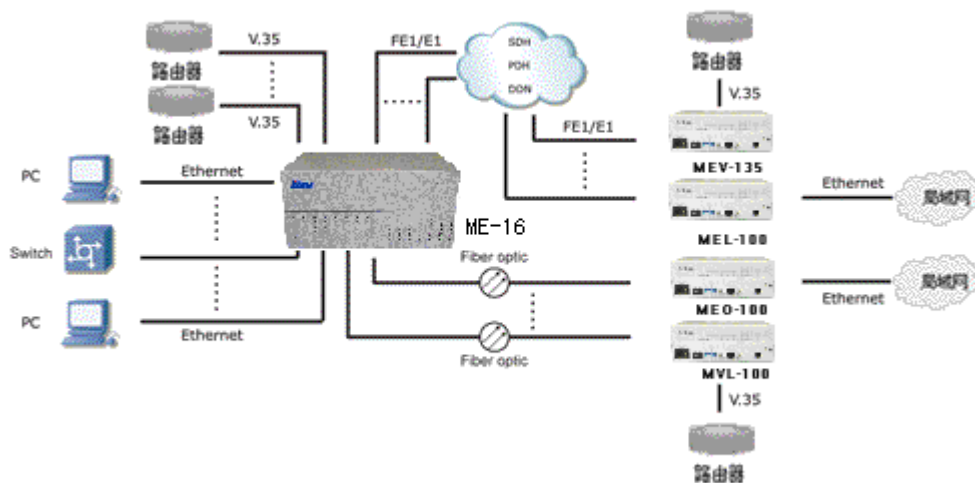

Features

1. 19-inch 4U standard rack, can be installed in the cabinet directly, easy to manage and maintain the most capability are 16 Media Converter modules
2. Support three interfaces: E1/V.35, E1/10BaseT, FE1/V.35
3. Dual power supplies backup, 220V AC / 48V DC are selectable
4. Completely comply with the requirements of telecom level operations, with average no-failure time more than 50,000 hours
5. Perfect ventilating and heat-emitting design, which ensure the operation of the system

Specifications

- Max power parameter of the interface converter card DC5V/1A(5W)
- Max number of modules 16 modules
- Max power parameter of the output 100W
- Max amount of the power Media Converter modules 2 modules
- Operating temperature: 0 to 50 C
- Storage temperature: -40 to +70 C
- Relative humidity: 5% to 95%, no condensation
- Size: 174mm(H) x 483mm(W)X 285mm(D)